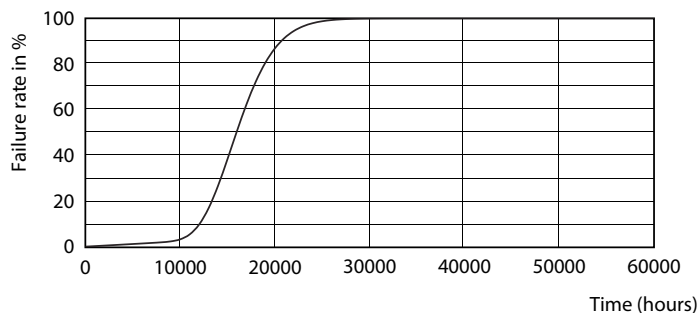

Levetid

LEDbulb 40W E27 830 FR A60