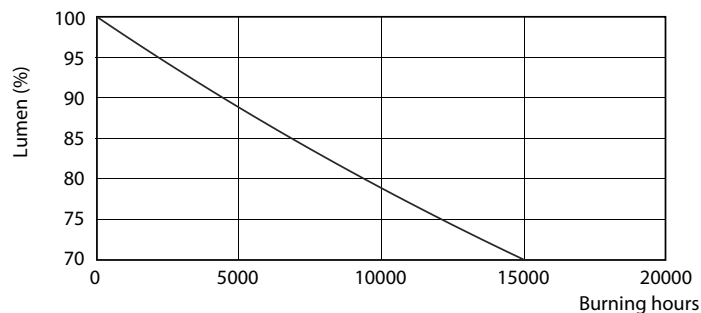

LEDbulb 40W E27 830 FR A60